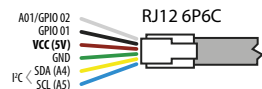

- ☐ battery status
- ☐ bluetooth
- ☐ USB
- ☐ data recording

School Probeware system based on
Arduino NANO v3 (ATmega328) + Bluetooth HC-05 modul