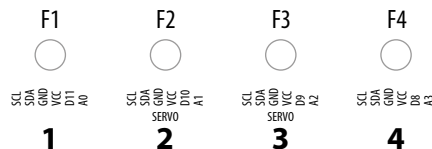

School Probeware system based on
Arduino NANO v3 (ATmega328) + Bluetooth HC-05 modul

MoleGraph U01

www.e-mole.cz

- battery status
- bluetooth
- USB
- data recording

School Probeware system based on
Arduino NANO v3 (ATmega328) + Bluetooth HC-05 modul