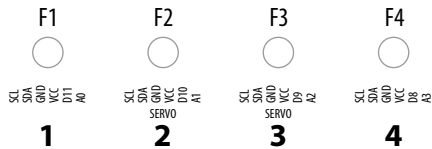

MoleGraph U01

www.e-mole.cz

- ☐ battery status
- ☐ bluetooth
- ☐ USB
- ☐ data recording

School Probeware system based on
Arduino NANO v3 (ATmega328) + Bluetooth HC-05 modul