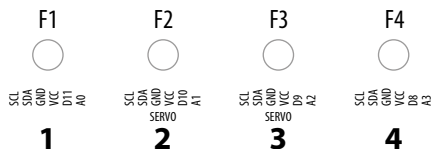

School Probeware system based on
Arduino NANO v3 (ATmega328) + Bluetooth HC-05 modul

MoleGraph U01

www.e-mole.cz

- battery status
- bluetooth
- USB
- data recording

School Probeware system based on
Arduino NANO v3 (ATmega328) + Bluetooth HC-05 modul