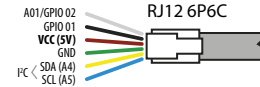

MoleGraph U01

www.e-mole.cz

- ☐ battery status
- ☐ bluetooth
- ☐ USB
- ☐ data recording

School Probeware system based on
Arduino NANO v3 (ATmega328) + Bluetooth HC-05 modul