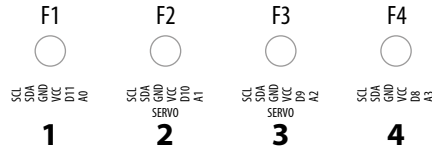

MoleGraph U01

www.e-mole.cz

- ☐ battery status
- ☐ bluetooth
- ☐ USB
- ☐ data recording

School Probeware system based on
Arduino NANO v3 (ATmega328) + Bluetooth HC-05 modul

MoleGraph U01

www.e-mole.cz

- ☐ battery status
- ☐ bluetooth
- ☐ USB
- ☐ data recording

School Probeware system based on
Arduino NANO v3 (ATmega328) + Bluetooth HC-05 modul