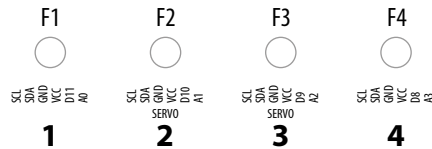

MoleGraph U01

www.e-mole.cz

- ☐ battery status
- ☐ bluetooth
- ☐ USB
- ☐ data recording

School Probeware system based on
Arduino NANO v3 (ATmega328) + Bluetooth HC-05 modul