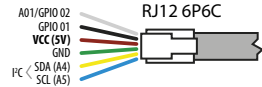

MoleGraph U01

www.e-mole.cz

- ☐ battery status
- ☐ bluetooth
- ☐ USB
- ☐ data recording

School Probeware system based on
Arduino NANO v3 (ATmega328) + Bluetooth HC-05 modul