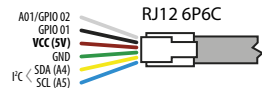

MoleGraph U01

www.e-mole.cz

- battery status
- bluetooth
- USB
- data recording

School Probeware system based on
Arduino NANO v3 (ATmega328) + Bluetooth HC-05 modul

MoleGraph U01

www.e-mole.cz

- battery status
- bluetooth
- USB
- data recording