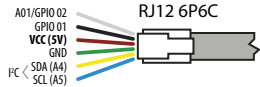

MoleGraph U01

www.e-mole.cz

- battery status
- bluetooth
- USB
- data recording

School Probeware system based on
Arduino NANO v3 (ATmega328) + Bluetooth HC-05 modul

MoleGraph U01

www.e-mole.cz

- battery status
- bluetooth
- USB
- data recording