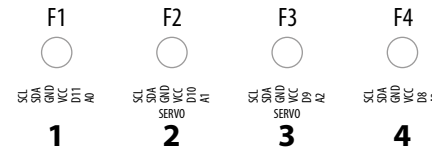

MoleGraph U01

MoleGraph U01

ON ... BT wireless link
OFF... USB cable link

ON ... BT wireless link
OFF... USB cable link

ON ... BT wireless link
OFF... USB cable link

ON ... BT wireless link
OFF... USB cable link

☐ ON ☐ OFF

☐ ON ☐ OFF

☐ ON ☐ OFF

☐ ON ☐ OFF

MoleGraph U01

MoleGraph U01

ON ... BT wireless link
OFF... USB cable link

☐ ON ☐ OFF

MoleGraph U01

MoleGraph U01

MoleGraph U01

ON ... BT wireless link
OFF... USB cable link

☐ ON ☐ OFF

MoleGraph U01

ON ... BT wireless link
OFF... USB cable link ☐ ON ☐ OFF

ON ... BT wireless link
OFF... USB cable link ☐ ON ☐ OFF