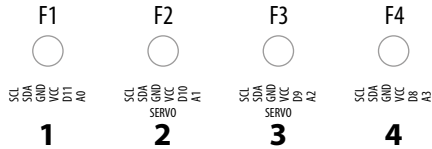

MoleGraph U01

www.e-mole.cz

- battery status
- bluetooth
- USB
- data recording

School Probeware system based on
Arduino NANO v3 (ATmega328) + Bluetooth HC-05 modul

MoleGraph U01

www.e-mole.cz

- battery status
- bluetooth
- USB
- data recording