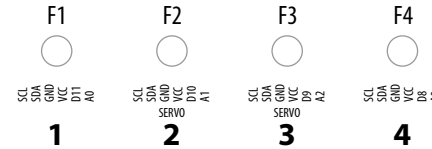

MoleGraph U01

www.e-mole.cz

- ☐ battery status
- ☐ bluetooth
- ☐ USB
- ☐ data recording

School Probeware system based on
Arduino NANO v3 (ATmega328) + Bluetooth HC-05 modul

MoleGraph U01

www.e-mole.cz

- ☐ battery status
- ☐ bluetooth
- ☐ USB
- ☐ data recording

School Probeware system based on
Arduino NANO v3 (ATmega328) + Bluetooth HC-05 modul